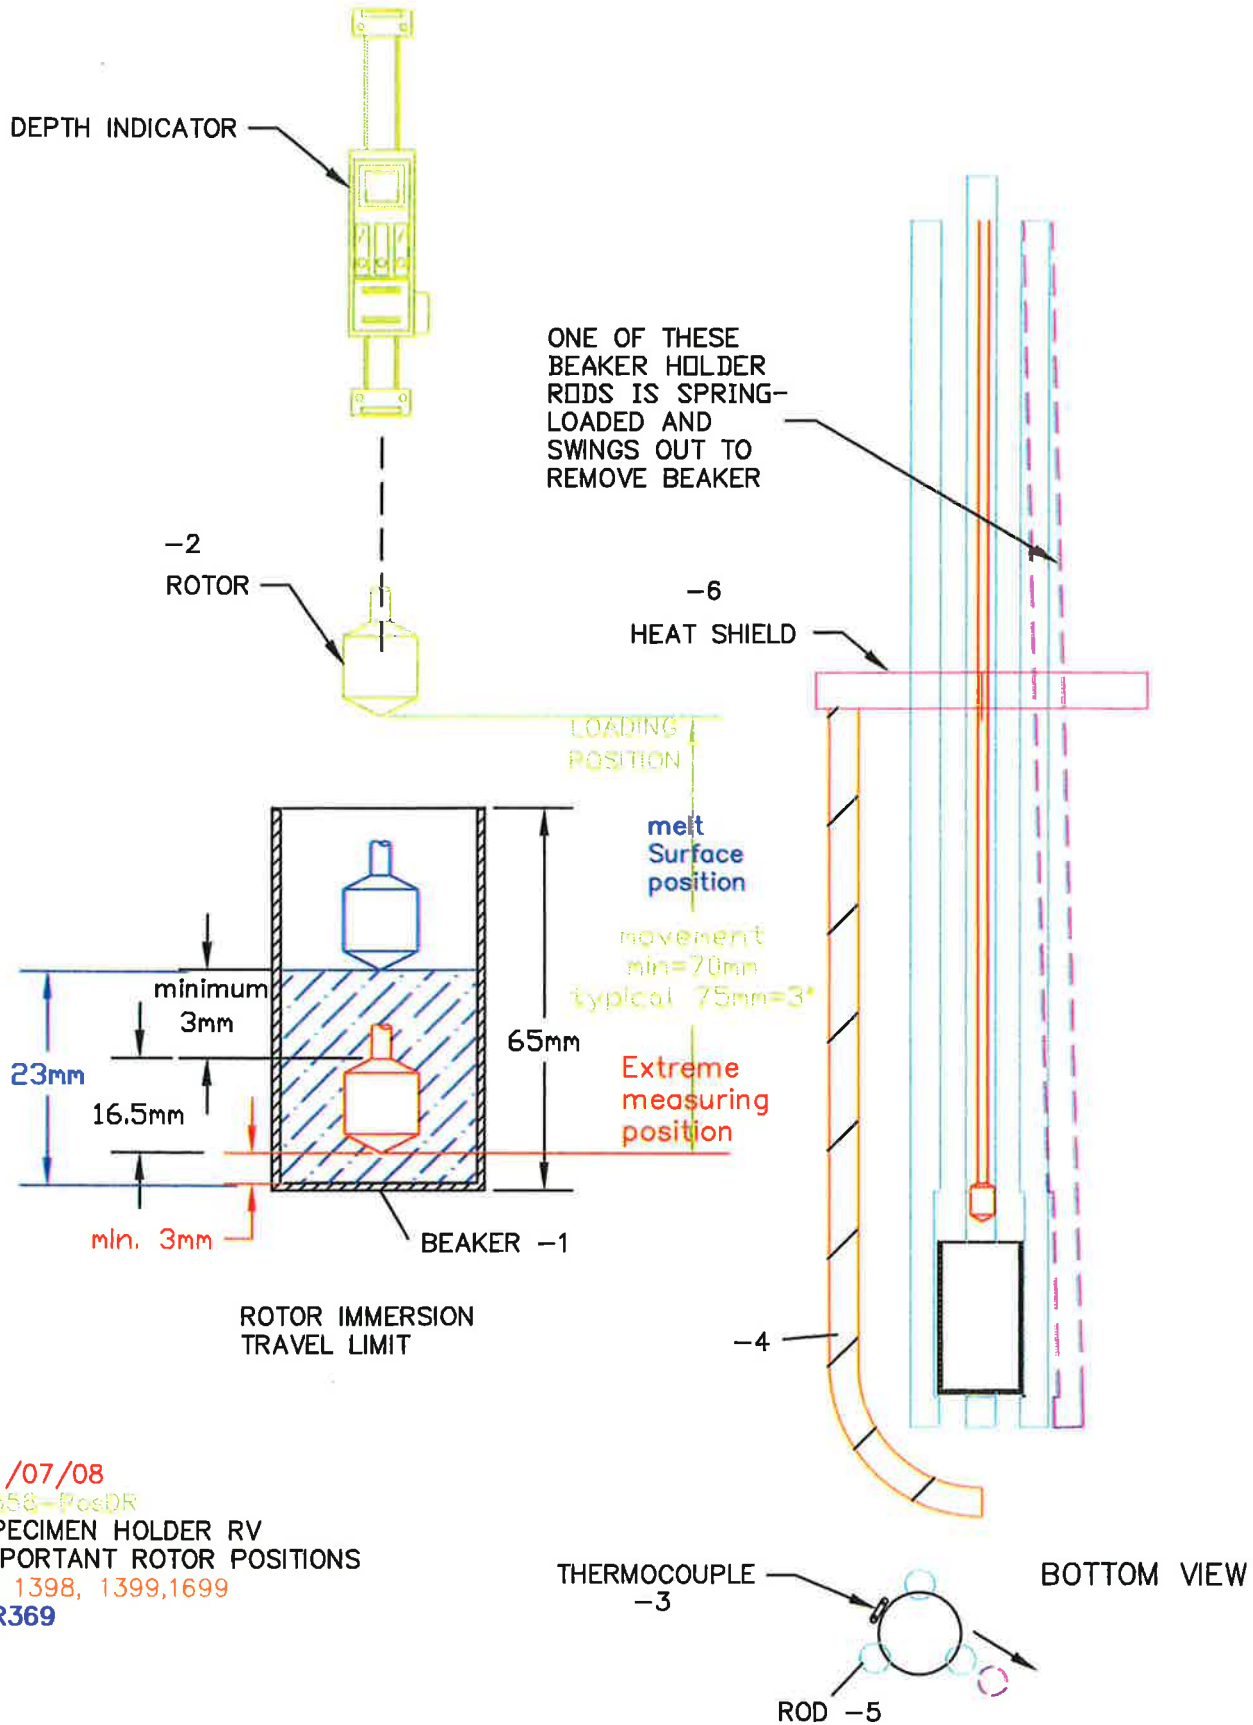

SPECIMEN HOLDER ASSEMBLY

01/07/08

3556-PosDR

SPECIMEN HOLDER RV
IMPORTANT ROTOR POSITIONS

OI 1398, 1399, 1699

DR369