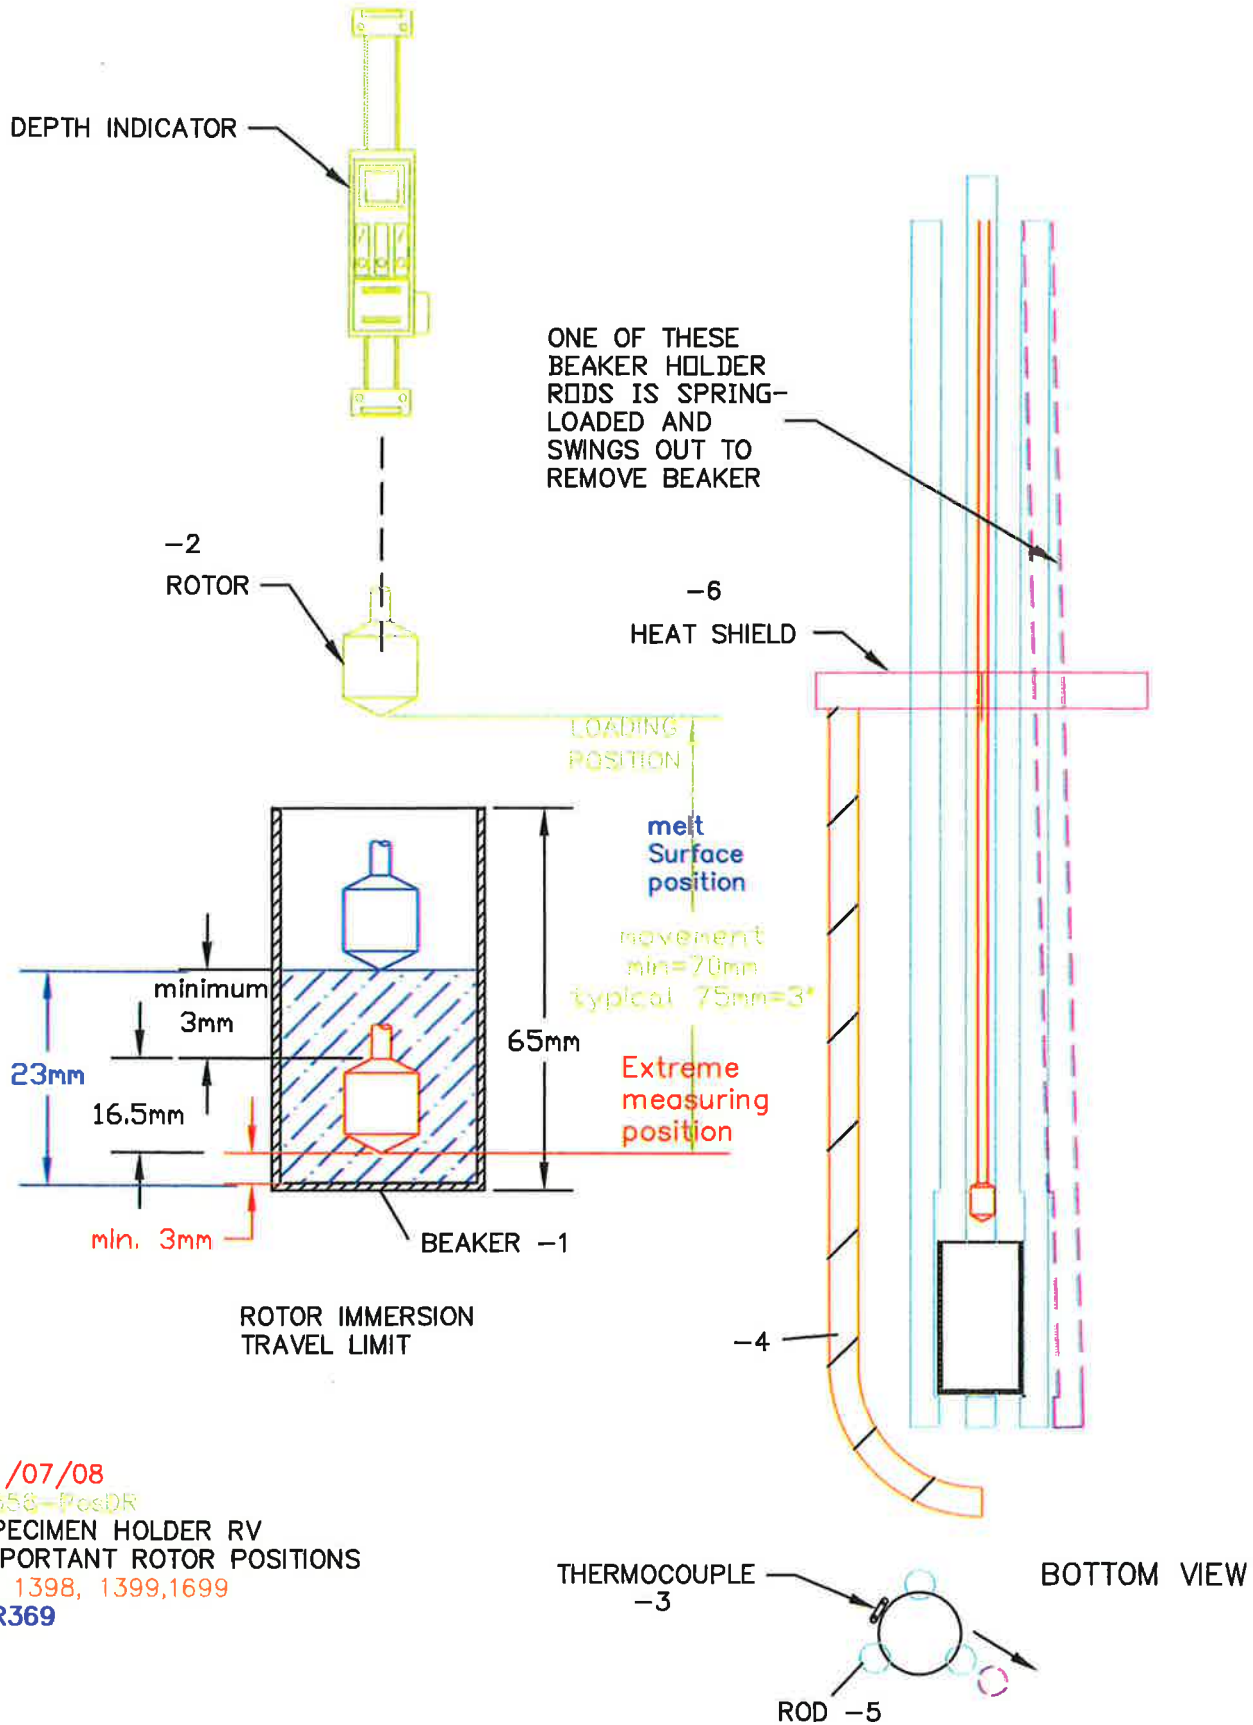

SPECIMEN HOLDER ASSEMBLY

01/07/08
 3556-PosDR
 SPECIMEN HOLDER RV
 IMPORTANT ROTOR POSITIONS
 OI 1398, 1399,1699
 DR369