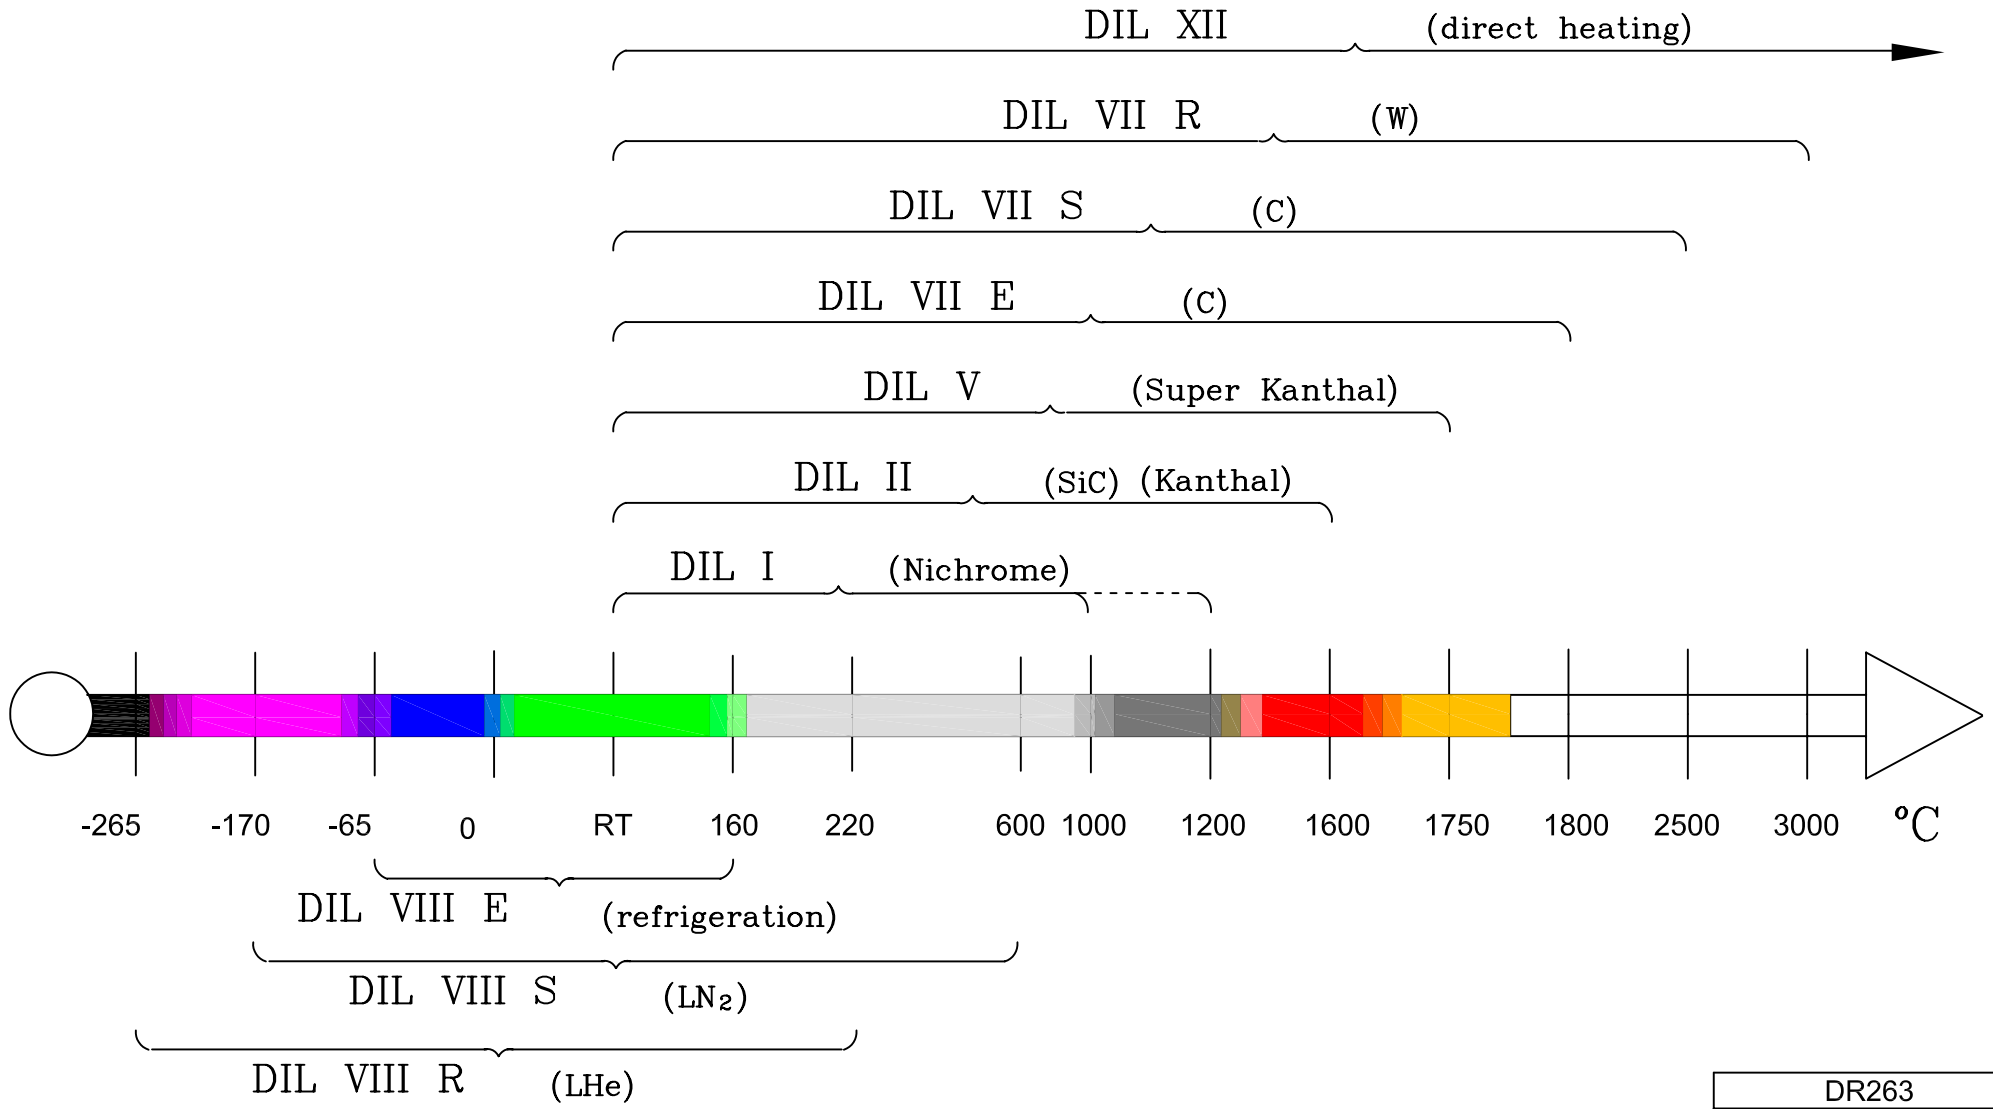

THETA DILATOMETERS TEMPERATURE SELECTION CHART

DR263
01/31/00
TEMP.SELECTION
6000-0